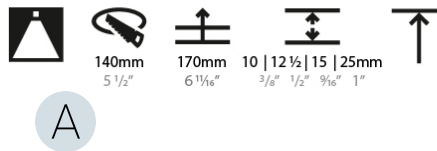

ELECTRICAL

Lamp Type: LED (Zhaga Standard)
Input Wattage (W): 13.2 / 16.5
Total Output Wattage (W): 12.1 / 14.7
Dimming: Tri-Mode (Non-Dimming and Phase Dimming (120Vac only) and 0-10V Dimming)
Driver Included: No
Driver Location: Recessed Housing
Driver Type: Constant Current - Universal
Driver Class: Class 2
Housing: See components
Input Voltage (V): 120 - 277
Constant Current (MA): 350

LED

Number of LEDs: 1
Color Temperature (°K): 2700 / 3000 / 3500 / 4000
Max. Delivered Lumen (lm): 814 / 877 / 911 / 930
Nominal Lumen (lm): 1246 / 1342 / 1396 / 1424
CRI: >90 CRI
Efficiency (%): 90.5
Lamp Life (hrs): 50000
Upon Request: RGB-W Tunable White Special Color Temperature Special LED

OPTICAL

Reflector°: 10
Optic°: Lens Pack - No Lens / Linear Spread Lens / Honeycomb / Spread Lens
Upon Request: Special Beam Angles

RATINGS AND CERTIFICATIONS

382, F 416-247-9319, www.zaneen.com
Certified by Intertek for North American Standards. At the end of the existing Model #. For assistance on 'custom' specifications, contact zteam@zaneen.com.
In a constant effort to supply the best product, we reserve the right to change specifications or materials without notice. The most recent specification sheets are found at zaneen.com
IP rating: IP20